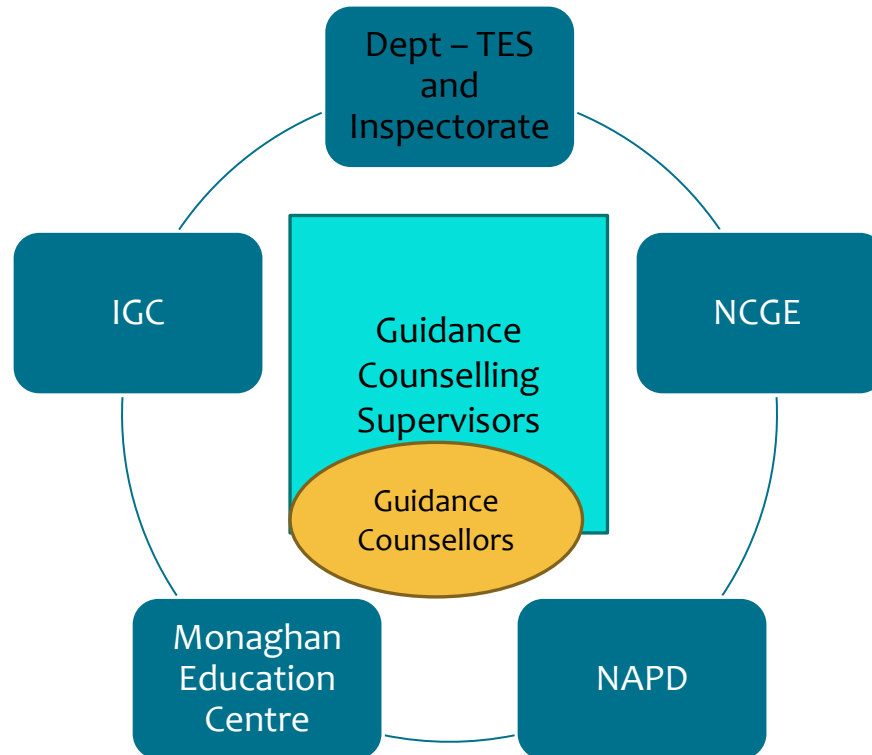

Context / Continuum of Support for Guidance Counselling Supervisors

National Supervision Steering Committee