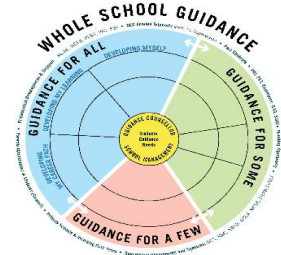

NCGE Resources & Supports

Resources & Supports All Aimed Towards

- Planning the Guidance programme/service.
- Designing the Guidance programme/service.
- Delivering learning experiences within Guidance.

Online resources to support the development and delivery of the School Guidance Programme

NATIONAL FORUM
ON GUIDANCE

FÓRAM NÁISIÚNTA
UM THREOIR

Cumann Siceolaithe Éireann