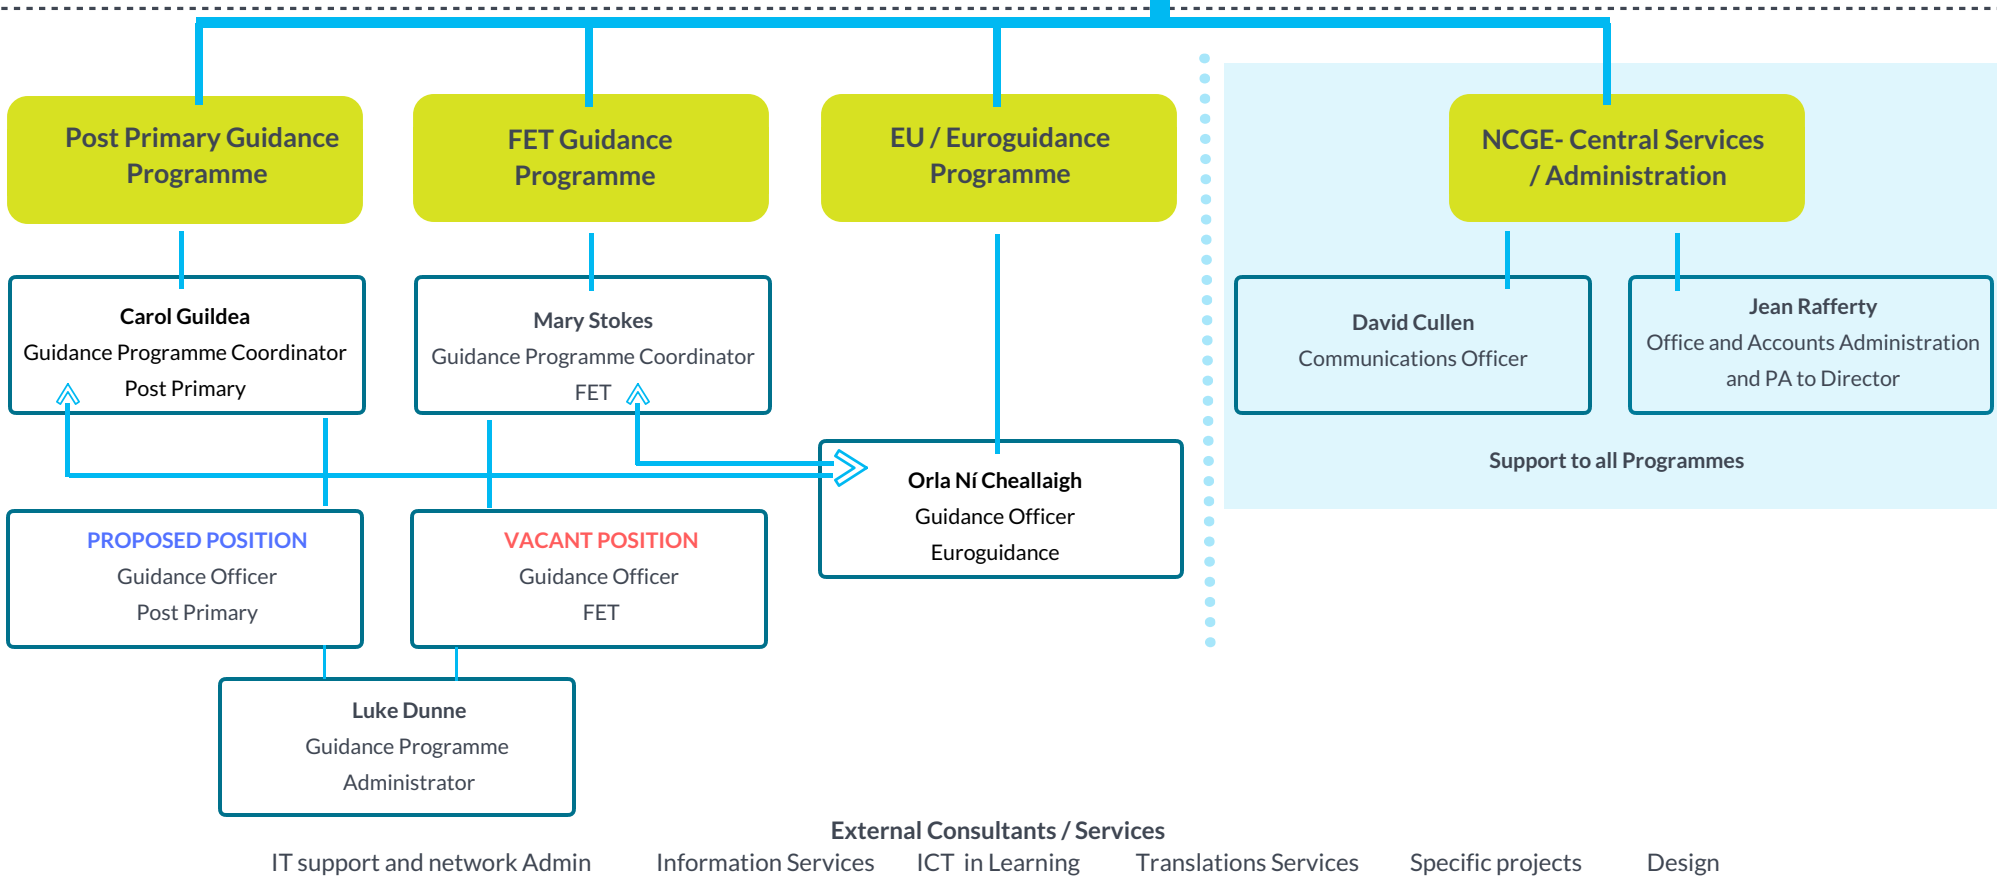

Lárionad Náisiúnta um Threoir san Oideachas
National Centre for Guidance in Education

An Roinn Oideachais agus Scileanna
Department of Education and Skills

Dept. Education and Skills, CAP,
FES / International / TES / Inspectorate / Other
SOLAS

NCGE operates under the aegis of Léargas
(legal entity and employer).

Management of Guidance Committee.
A sub-committee of Léargas: Chair and 12 members, 1 ex-officio (NCGE Director)

EU Commission
Directorate-General for
Employment, Social Affairs
and Inclusion

NCGE Director
Jennifer Mc Kenzie

NCGE Organisational Chart - 2019