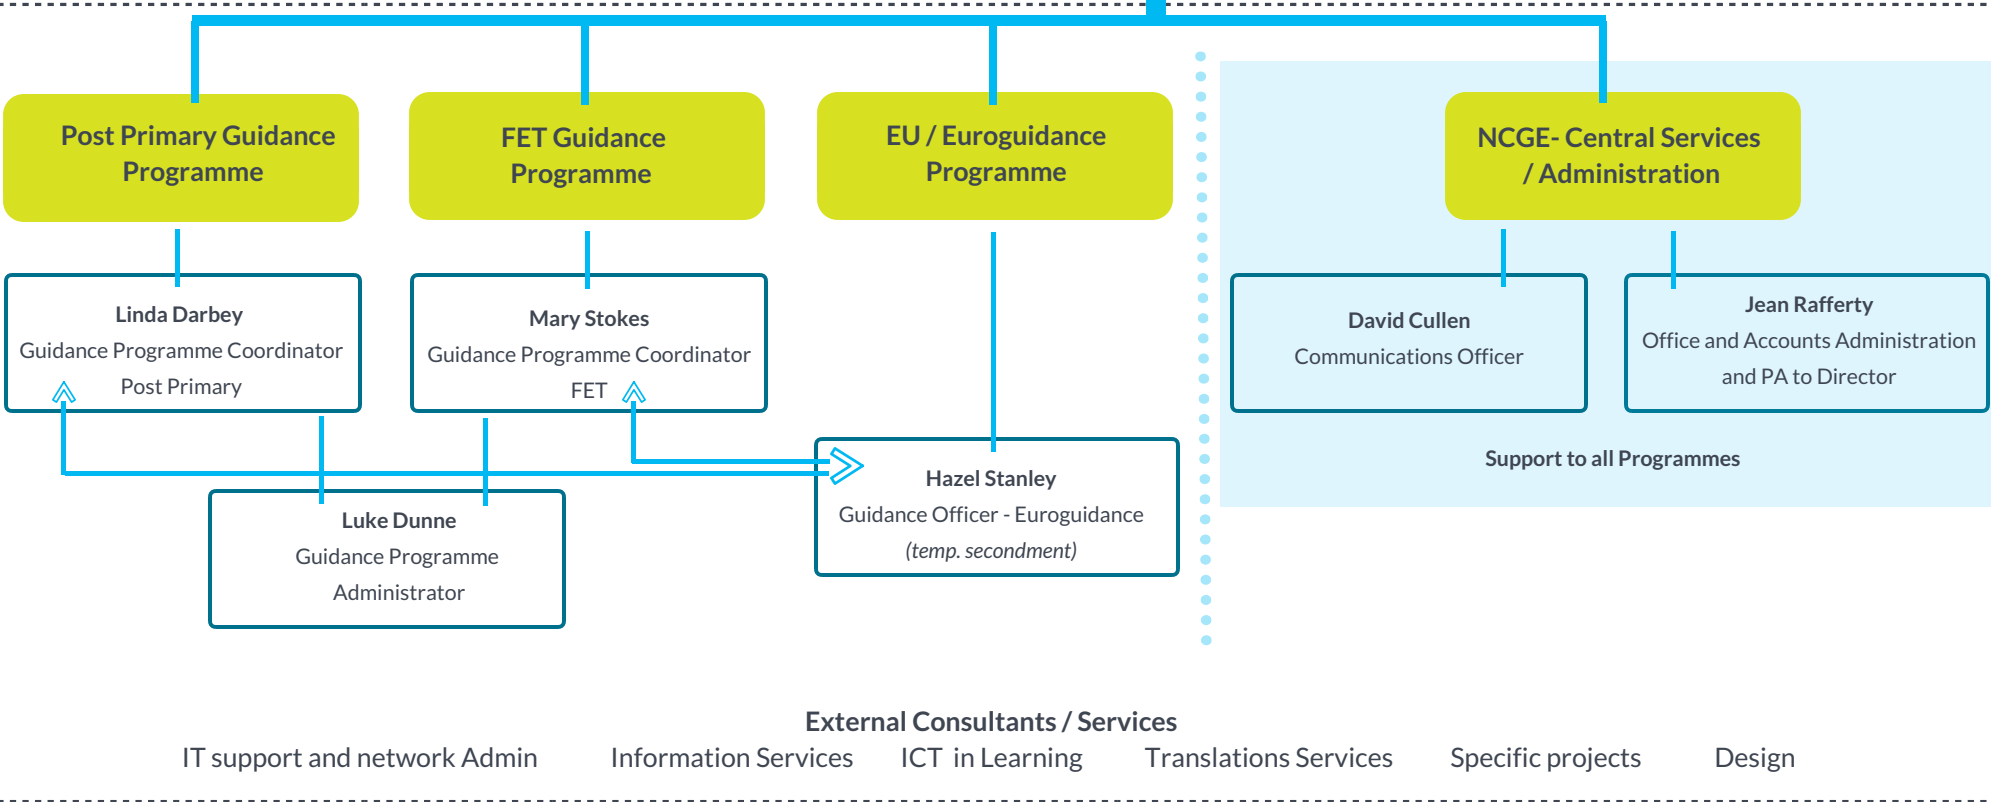

Lárionad Náisiúnta um Threoir san Oideachas
National Centre for Guidance in Education

An Roinn Oideachais agus Scileanna
Department of Education and Skills

Dept. Education and Skills, CAP,
FES / International / TES / Inspectorate / Other
SOLAS

NCGE operates under the aegis of Léargas
(legal entity and employer).

Management of Guidance Committee.
A sub-committee of Léargas: Chair and 12 members, 1 ex-officio (NCGE Director)

EU Commission
Directorate-General for
Employment, Social Affairs
and Inclusion

NCGE Director
Jennifer Mc Kenzie

NCGE Organisational Chart - 2018