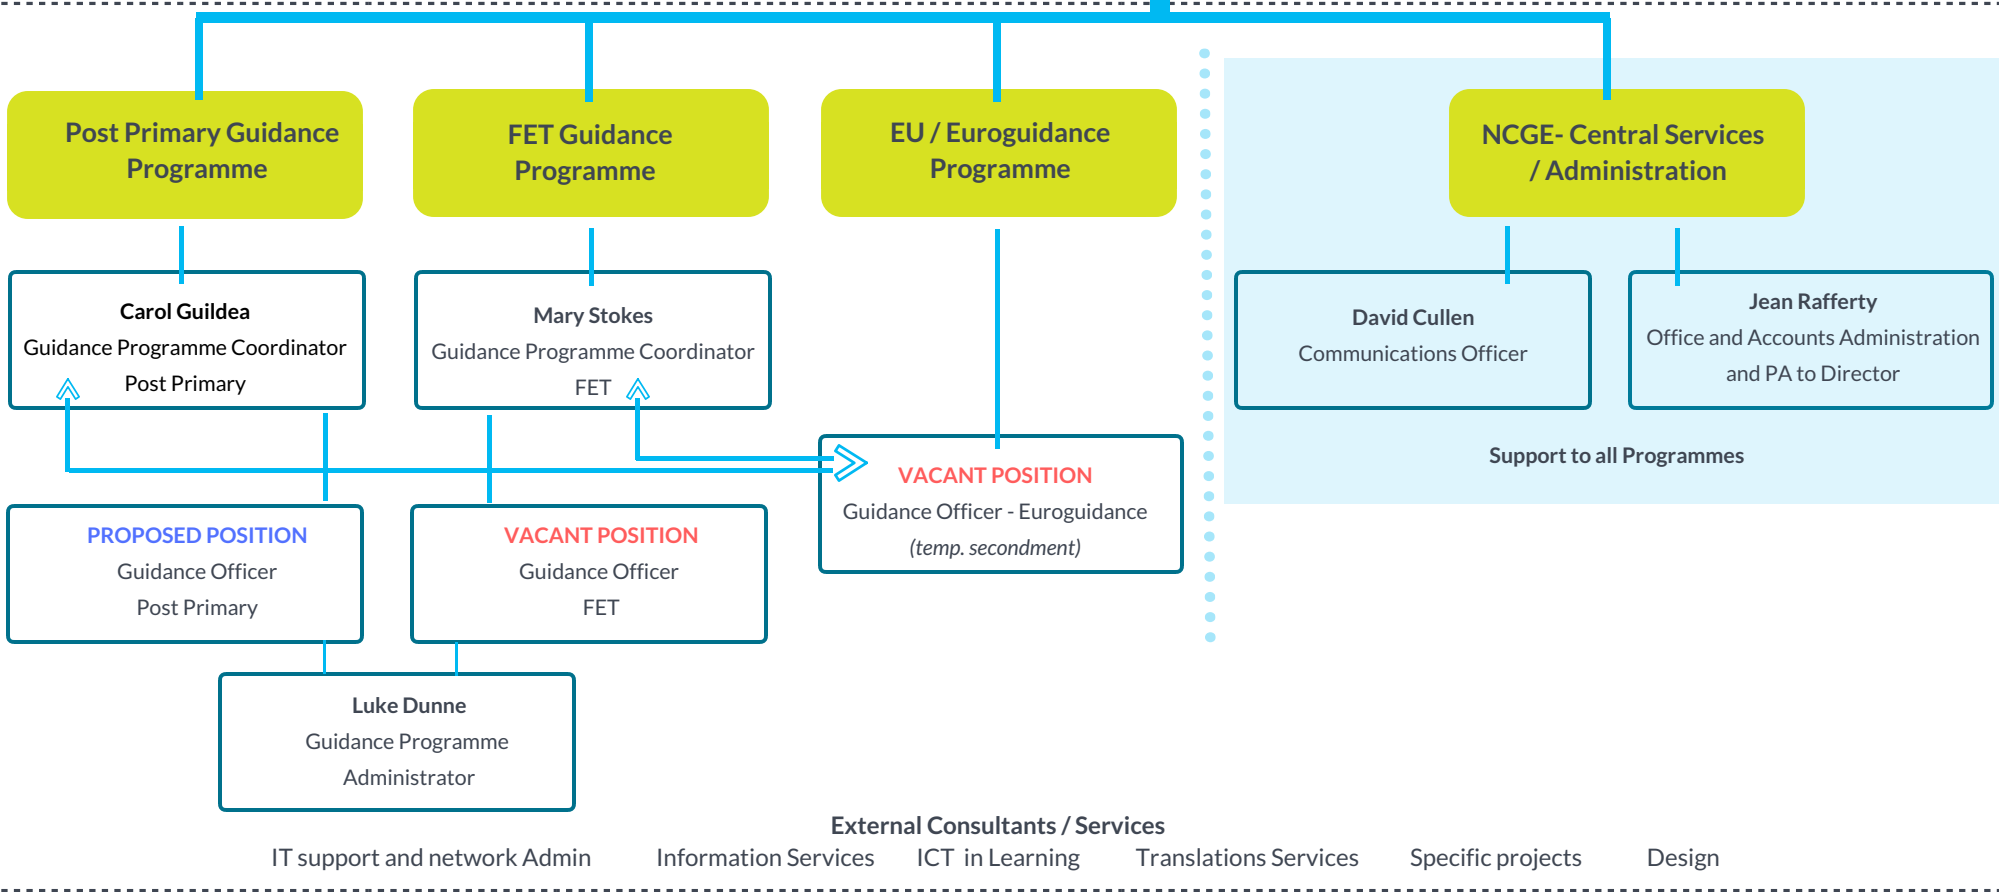

Lárionad Náisiúnta um Threoir san Oideachas
National Centre for Guidance in Education

An Roinn Oideachais agus Scileanna
Department of Education and Skills

Dept. Education and Skills, CAP,
FES / International / TES / Inspectorate / Other
SOLAS

NCGE operates under the aegis of Léargas
(legal entity and employer).

Management of Guidance Committee.
A sub-committee of Léargas: Chair and 12 members, 1 ex-officio (NCGE Director)

EU Commission
Directorate-General for
Employment, Social Affairs
and Inclusion

NCGE Director
Jennifer Mc Kenzie

NCGE Organisational Chart - 2019