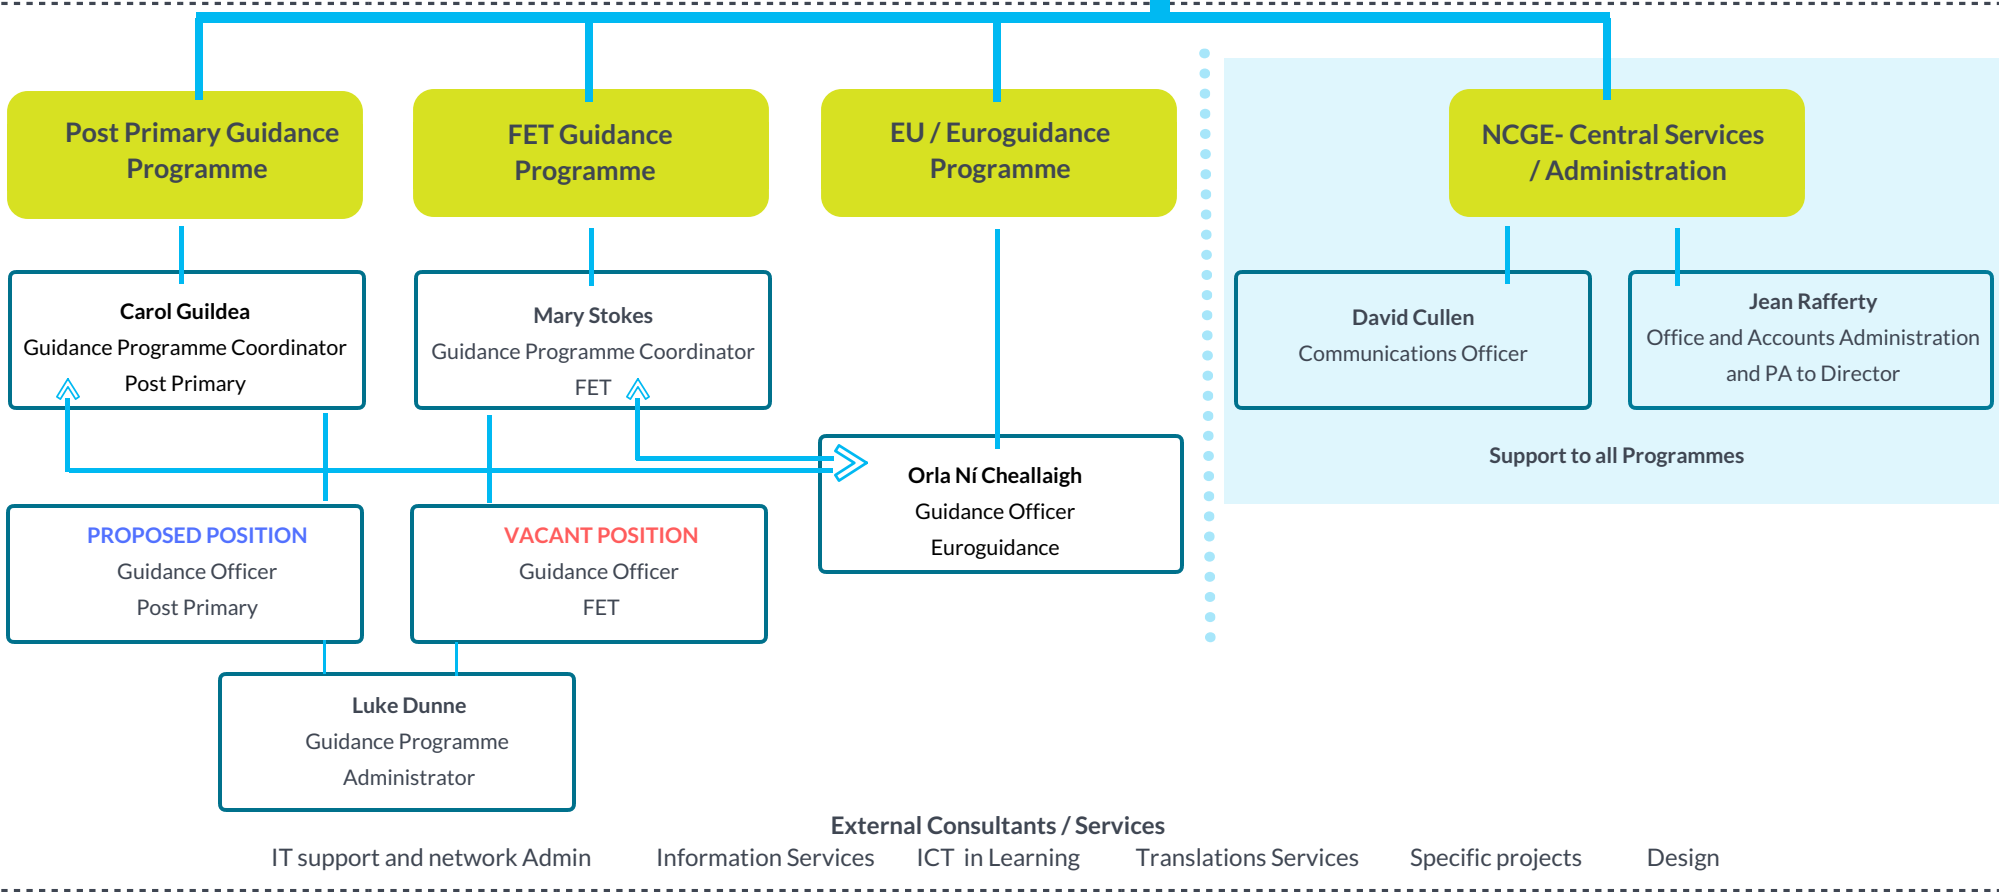

Lárionad Náisiúnta um Threoir san Oideachas
National Centre for Guidance in Education

An Roinn Oideachais agus Scileanna
Department of Education and Skills

Dept. Education and Skills, CAP, FES / International / TES / Inspectorate / Other SOLAS

NCGE operates under the aegis of Léargas (legal entity and employer).

Management of Guidance Committee.
A sub-committee of Léargas: Chair and 12 members, 1 ex-officio (NCGE Director)

EU Commission Directorate-General for Employment, Social Affairs and Inclusion

NCGE Director
Jennifer Mc Kenzie

NCGE Organisational Chart - 2019